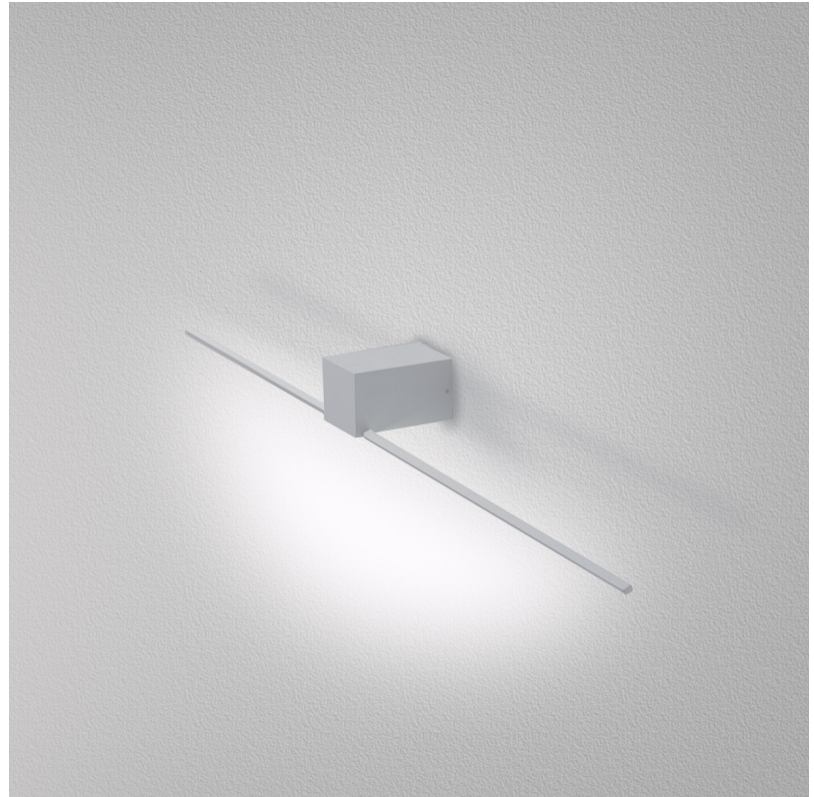

ORIZZONTE SURFACE

D43016-

base number
Color   Finish
Temperature   Options

1. To build a product code in our configurator select the specify button on the base model # product page
2. To build a manual product code on this datasheet choose from the options listed below in blue font and add the suffix to the base model #

GENERAL

Series: Orizzonte
Partner: Icone
Division: Design
Installation: Surface
Product Type: Picture Light
Mounting Location: Wall
Light Distribution: Direct / Indirect

PHYSICAL

Shape: Rectangle
Length (mm): 500
Length (in): 19 ¹¹/₁₆
Height (mm): 60
Height (in): 2 ³/₈
Extension (mm): 100
Extension (in): 3 ¹⁵/₁₆
[Fixture Finish: WHI / CHR / BGD](#)
Fixture Material: Brass

ELECTRICAL

Lamp Type: LED
Total Output Wattage (W): 4.8
Dimming: Non-Dimming / Phase Dimming (120vac Only)
Driver Included: Yes
Driver Location: Integrated
Driver Type: Constant Current - 120Vac
Driver Class: Class 2
Input Voltage (V): 120 - 277
Output Voltage (V): 12
Upon Request: (Not included - see components) Remote: 0-10Vdc dimming / Non-dimming 120/277Vac

LED

[Color Temperature (°K): 2700 / 3000](#)
Nominal Lumen (lm): 440
CRI: >90 CRI
Lamp Life (hrs): 50000

OPTICAL

RATINGS AND CERTIFICATIONS

Certified By: Certified for North American Standards
IP rating: IP20

PROJECT	_____
TYPE	_____
SPECIFIER	_____
QUANTITY	_____
DATE	_____