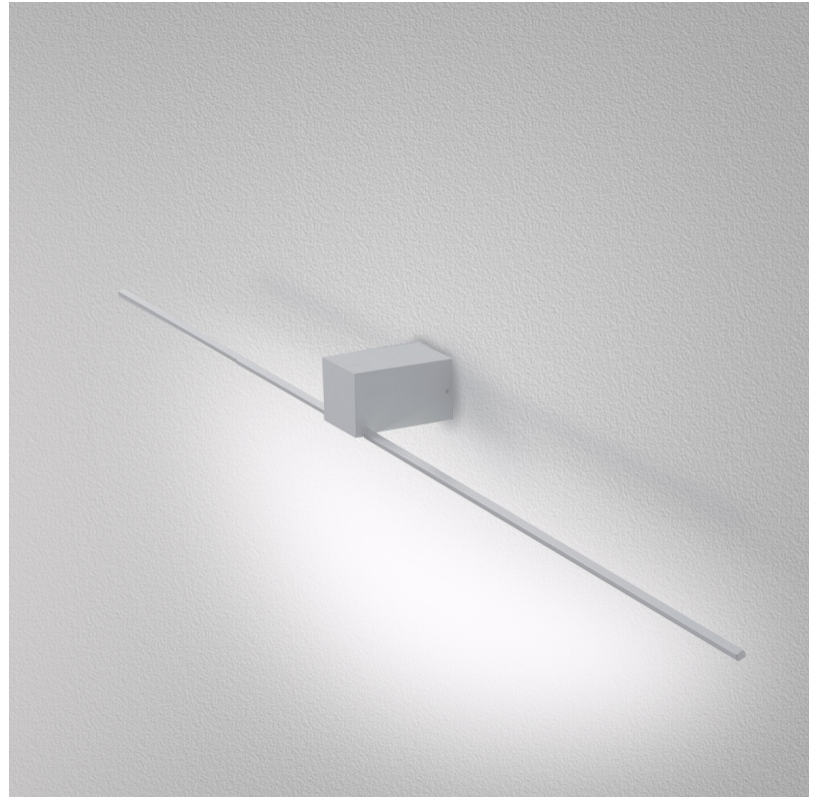

ORIZZONTE SURFACE

D43017- -

base number
Color   Finish
Temperature   Options

1. To build a product code in our configurator select the specify button on the base model # product page
2. To build a manual product code on this datasheet choose from the options listed below in blue font and add the suffix to the base model #

GENERAL

Series: Orizzonte
Partner: Icone
Division: Design
Installation: Surface
Product Type: Picture Light
Mounting Location: Wall
Light Distribution: Direct / Indirect

PHYSICAL

Shape: Rectangle
Length (mm): 900
Length (in): 35 ⁷/₁₆
Height (mm): 60
Height (in): 2 ³/₈
Extension (mm): 100
Extension (in): 3 ¹⁵/₁₆
Fixture Finish: WHI / CHR / BGD
Fixture Material: Brass

ELECTRICAL

Lamp Type: LED
Total Output Wattage (W): 10.56
Dimming: Non-Dimmable
Driver Included: Yes
Driver Location: Integrated
Driver Type: Constant Current - 120Vac
Driver Class: Class 2
Input Voltage (V): 120 - 277
Output Voltage (V): 12
Upon Request: Remote: 0-10Vdc dimming / Non-dimming / Phase Dimming 120/277Vac

LED

Color Temperature (°K): 2700 / 3000
Nominal Lumen (lm): 880
CRI: >90 CRI
Lamp Life (hrs): 50000

OPTICAL

RATINGS AND CERTIFICATIONS

Certified By: Certified for North American Standards
IP rating: IP20

900mm 35 ⁷/₁₆"