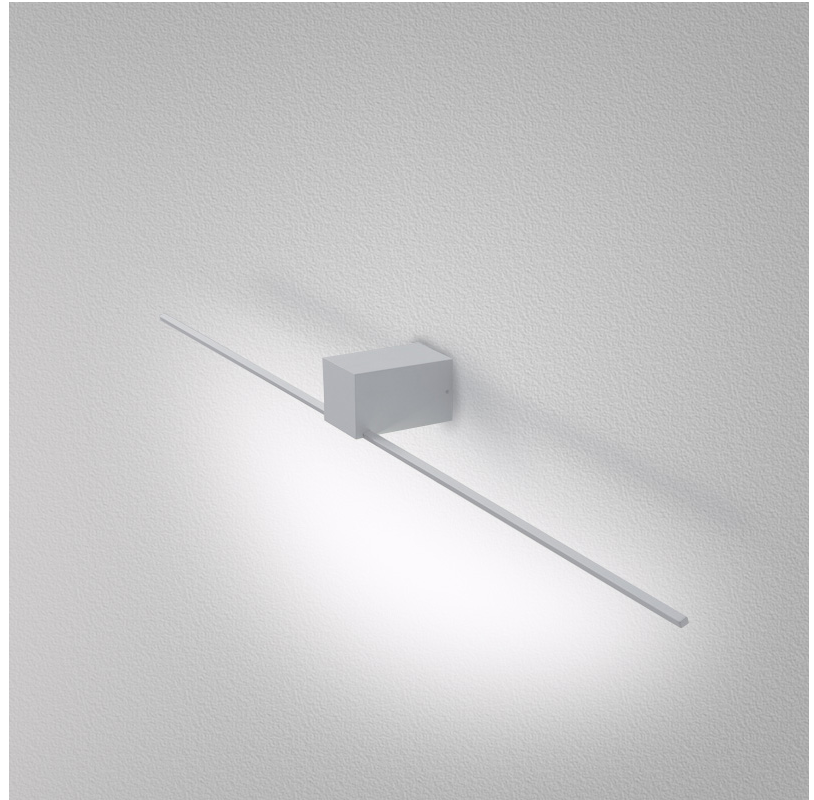

ORIZZONTE SURFACE

D43013-

base number   Color   Finish
Temperature   Options

1. To build a product code in our configurator select the specify button on the base model # product page
2. To build a manual product code on this datasheet choose from the options listed below in blue font and add the suffix to the base model #

GENERAL

Series: Orizzonte
Partner: Icone
Division: Design
Installation: Surface
Product Type: Picture Light
Mounting Location: Wall
Light Distribution: Direct / Indirect

PHYSICAL

Shape: Rectangle
Length (mm): 700
Length (in): 27 ⁹/₁₆
Height (mm): 60
Depth (mm): 100
Height (in): 2 ³/₈
Depth (in): 3 ¹⁵/₁₆
Fixture Finish: WHI / CHR / BGD
Fixture Material: Brass

ELECTRICAL

Lamp Type: LED
Total Output Wattage (W): 7.92
Dimming: Non-Dimmable
Driver Included: Yes
Driver Location: Integrated
Driver Type: Constant Voltage- 120Vac
Driver Class: Class 2
Input Voltage (V): 120 - 277
Output Voltage (V): 12
Upon Request: Remote: 0-10Vdc dimming / Phase dimming / Non-dimming 120/277Vac

LED

Color Temperature (°K): 2700 / 3000
Nominal Lumen (lm): 660
CRI: >90 CRI
Lamp Life (hrs): 50000

OPTICAL

RATINGS AND CERTIFICATIONS

Certified By: Certified for North American Standards
IP rating: IP20

PROJECT	_____
TYPE	_____
SPECIFIER	_____
QUANTITY	_____
DATE	_____